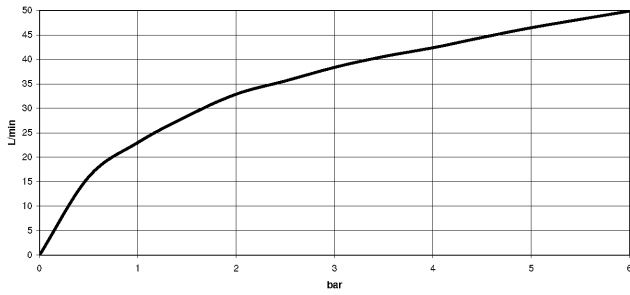

## Angle valve - Brushed Durabron (23kt Gold)

---

22 901 979

mm [inches]

### Flow rate chart

---